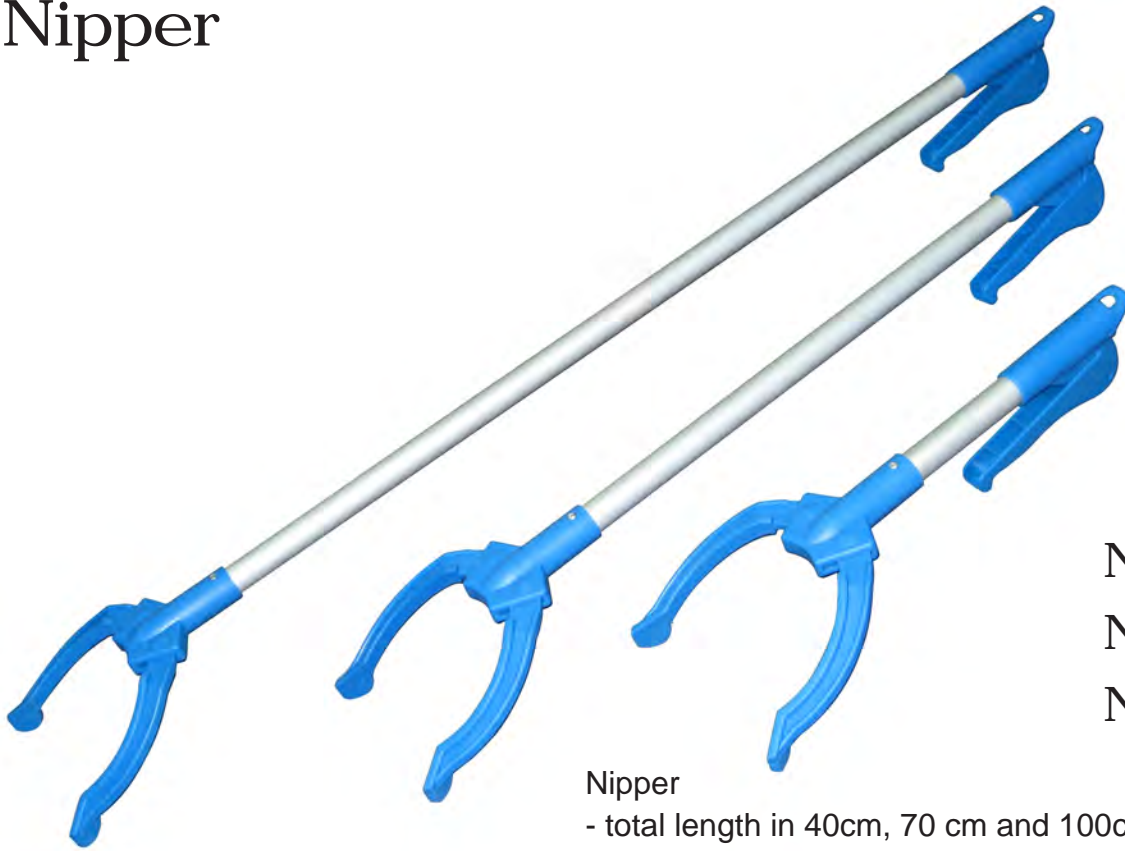

Nipper

NP-40

NP-70

NP-100

Nipper

- total length in 40cm, 70 cm and 100cm
- soft rubber wrapping claws
- ideal for medium range pick-up works

NP-40; 10 pcs/ctn; Carton : 43.5 x 23 x 19 cm; G.W. 1.8 kgs

NP-70; 10 pcs/ctn; Carton : 73 x 23 x 19 cm; G.W. 3.4 kgs

NP-100; 10 pcs/ctn; Carton : 101 x 23 x 19 cm; G.W. 4 kgs